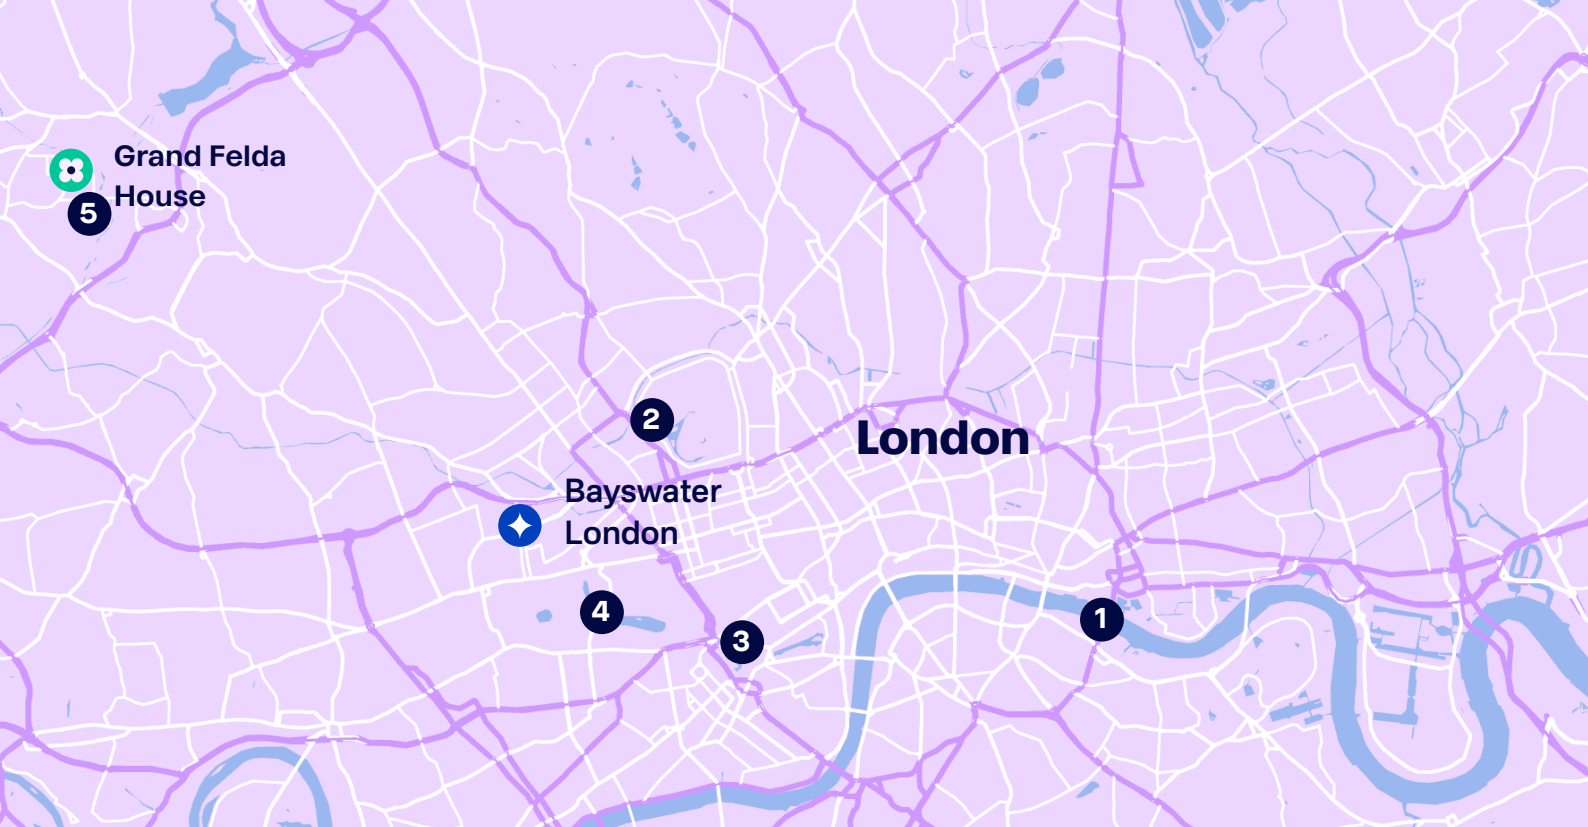

Getting around

To the school

Public Transport, various routes by tube or bus. 40-60 minutes depending on journey

Travel cards

Zone 4
Monthly or weekly travel cards for Zone 1 to 4

From the airport by public transport

LHR 70 mins
LGW 80 mins
LTN 70 mins
STN 100 mins

Other Travel Information

Uber, Taxi and regular buses available

Travel times:

📍 Bayswater London	40 min	↔
1 Tower Bridge	45 mins	↔
2 The Regent's Park	28 mins	↔
3 Buckingham Palace	43 mins	↔
4 Hyde Park	40 mins	↔
5 Wembley Stadium	12 mins	🚶

bayswater.ac/london

E-mail us
bookings@bayswater.ac

Telephone
+44 (0) 20 7221 7259

Address
Empire Way, Wembley HA9 0EF

Agent Enquiries

Our Agents are appointed experts in your country and can give you specialist advice on our courses, as well as any visa requirements. Contact us for an Agent in your area.

For agent sales enquiries please contact us at sales@bayswater.ac